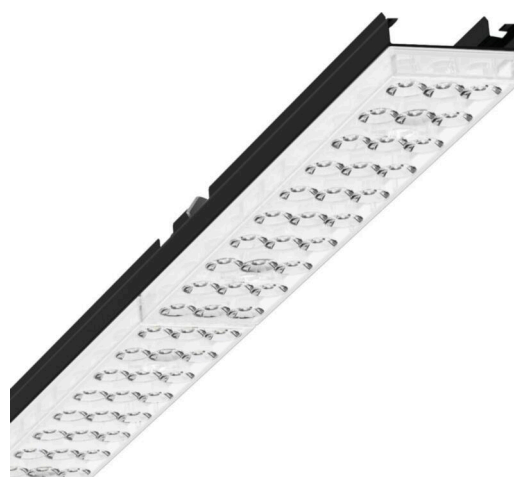

CHARACTERISTICS

Order number	19430006014
EAN number	4020863407743
Commodity code	94051190
Certification mark	IP 20, Protection class I, VDU 65°<3000, ENEC10 VDE, F, HACCP DIN10500/Food/IFS-application-related suitability/BRC, Indoor, CE
Impact resistance (IK rating)	IK03 (-20°C bis 45°C)
Ambient temperatur	ta -20°C to 45°C
Special properties	Ready for IoT
Warranty period	5 years
State funding programs	BEG - Federal funding for efficient buildings (valid only for Germany)

ELECTRICAL ENGINEERING

Controller	Electronic driver DALI2 (1 pcs.)
System output	26W
Mains voltage	230V/50Hz
Circuit breakers (inrush current)	13 pieces/B10, 21 pieces/B16, 21 pieces/C10, 35 pieces/C16
Energy efficiency class/light source	D

LIGHTING TECHNOLOGY

Placement	LED, Colour rendering/Light colour CRI ≥ 80 / 4000K
Colour tolerance (MacAdam)	3SDCM
Photobiological safety (Luminaire)	RG1
Nominal luminous flux	4386lm
LED service life	50000h L80/B10 (Tq 45°C)
Luminaire luminous efficiency	171lm/W
Beam angle	80° (C0) / 80° (C90)
UGR lat./long.	16.7 / 16.9

MECHANICS

Housing colour	black RAL 9005
Dimensions (LxWxH/DxH)	1531mm x 55mm x 37mm
Weight (net)	1.9kg
Type of installation	Mounting rail system installation, Light structure

Dimensions

L	1531 mm	Length
B	55 mm	Width
H	37 mm	Height

DEEP-LINK

<https://www.regiolux.de/en/article/19430006014>

Reference	LED 4000lm 840
ηLB	100 %
Φ ↓/↑	98 % / 2 %
UGR lat./long.	16.7 / 16.9
VDU	65° < 3000cd/m²