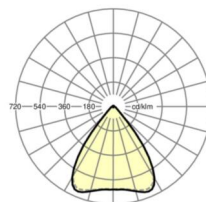

CHARACTERISTICS

Order number	19430006014
EAN number	4020863407743
Commodity code	94051190
Certification mark	IP 20, Protection class I, VDU 65°<3000, ENEC10 VDE, F, HACCP DIN10500/Food/IFS-application-related suitability/BRC, Indoor, CE
Impact resistance (IK rating)	IK03 (-20°C bis 45°C)
Ambient temperatur	ta -20°C to 45°C
Special properties	Ready for IoT
Warranty period	5 years
State funding programs	BEG - Federal funding for efficient buildings (valid only for Germany)

ELECTRICAL ENGINEERING

Controller	Electronic driver DALI2 (1 pcs.)
System output	26W
Mains voltage	230V/50Hz
Circuit breakers (inrush current)	13 pieces/B10, 21 pieces/B16, 21 pieces/C10, 35 pieces/C16
Energy efficiency class/light source	D

LIGHTING TECHNOLOGY

Placement	LED, Colour rendering/Light colour CRI ≥ 80 / 4000K
Colour tolerance (MacAdam)	3SDCM
Photobiological safety (Luminaire)	RG1
Nominal luminous flux	4386lm
LED service life	50000h L80/B10 (Tq 45°C)
Luminaire luminous efficiency	171lm/W
Beam angle	80° (C0) / 80° (C90)
UGR lat./long.	16.7 / 16.9

MECHANICS

Housing colour	black RAL 9005
Dimensions (LxWxH/DxH)	1531mm x 55mm x 37mm
Weight (net)	1.9kg
Type of installation	Mounting rail system installation, Light structure

Dimensions

L	1531 mm	Length
B	55 mm	Width
H	37 mm	Height

DEEP-LINK

<https://www.regiolux.de/en/article/19430006014>